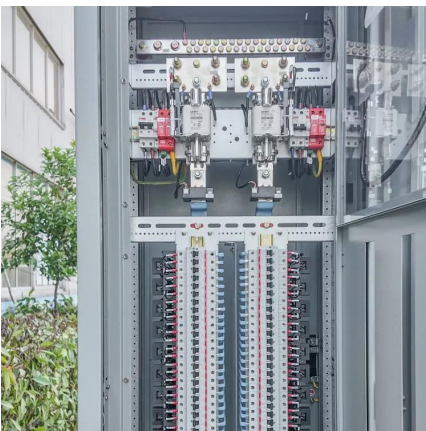

[Connection distribution cabinets , Elektron Berlin](#)

Sep 3, 2025 · Connection distribution cabinets: Professional power distribution for every application Connection distribution cabinets from Elektron Berlin are the ideal solution for ...

Nov 9, 2025 · 6kv Compact Prefabricated Containerized Outdoor Cabinet Power Distribution Equipment European Substation, Find Details and Price about Prefabricated Substation ...

European-style 11kv distribution box, substation distribution cabinet

...

Nov 2, 2022 · WHY Hengfengyou of Transformer Substation Distribution Cabinet Price 1. +20 years experience R& D team, derived from a 60 years of history transformer manufacturer

[Container base station energy room](#)

Apr 10, 2025 · Container-type energy base station: It is a large-scale outdoor base station, which is used in scenarios such as communication base stations, smart cities, transportation, power ...