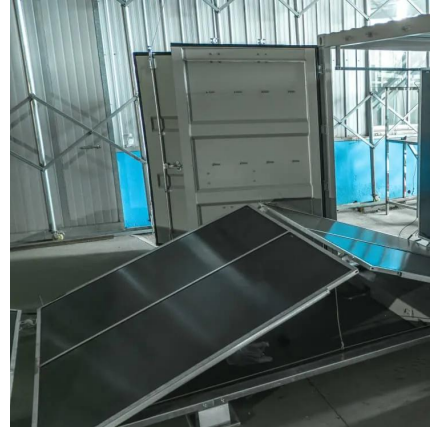

Energy storage cabinet automatic battery production line

Energy storage cabinet automatic battery production line

High Capacity Energy Storage Battery Assembly PACK Automatic Production

Energy Storage Battery Assembly PACK Automatic Production Line is an automated production line specially used for the production of energy battery packs, which synthesizes multiple ...

[Energy storage drawer cabinet assembly line](#)

The energy storage drawer cabinet production line adopts double-speed chain conveying lines, roller conveying lines and AGVs (automatic guided transport vehicles) to reduce material ...

[Battery Pack Manufacturing Machine, Battery Pack Component, Battery ...](#)

Product Introduction This customized production line is mainly used to complete the assembly,

testing, and welding functions of the square shell energy storage lithium battery pack module, ...