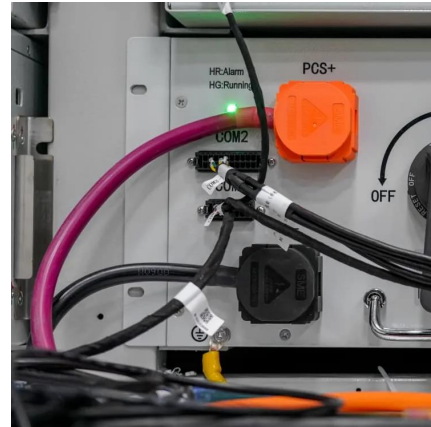

Full-Automatic ESS Battery Pack Production Line

Oct 31, 2025 · Contact us for customized service. Full Automatic Prismatic Lithium Ion Battery Pack Assembly Production Line For Energy Storage System Products Description This non ...

Battery Module Energy Storage Cabinet Semi-Automatic Production Line

Nov 22, 2025 · Lithium battery module fully automatic assembly line is mainly used in the production of new energy lithium battery modules, Prismatic battery modules, energy storage ...

Contact Us

For catalog requests, pricing, or partnerships, please visit:
<https://llsolarenergy.co.za>

Scan QR Code for More Information