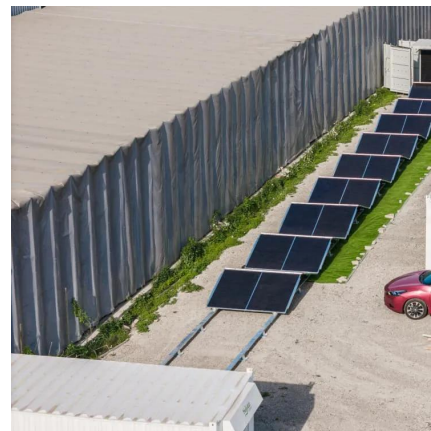

[Lithium Battery Storage Cabinets](#)

Discover lithium battery storage cabinets with LiFePO4 cells, IP54-IP65 protection, CE certification, and 6000+ cycles for reliable battery store solutions.

[Lithium Ion Battery Storage Cabinet LBSC-A10](#)

The Lithium Ion Battery Storage Cabinet is designed for both the secure storage and charging of Lithium-Ion batteries. Its fire-resistant design, along with self-closing doors and automatic ...