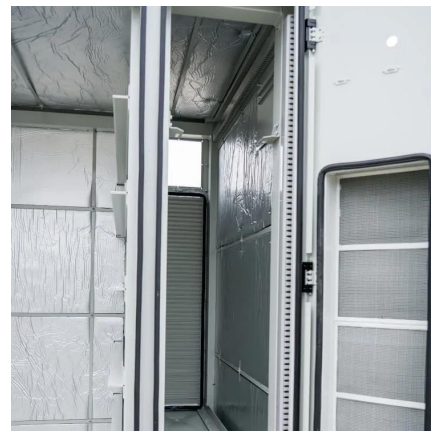

[20 Feet 500kw 1mwh Container Bess Lithium Battery Energy Storage ...](#)

5 days ago · 20 Feet 500kw 1mwh Container Bess Lithium Battery Energy Storage System, Find Details and Price about 500kw 1mwh Container Bess from 20 Feet 500kw 1mwh Container ...