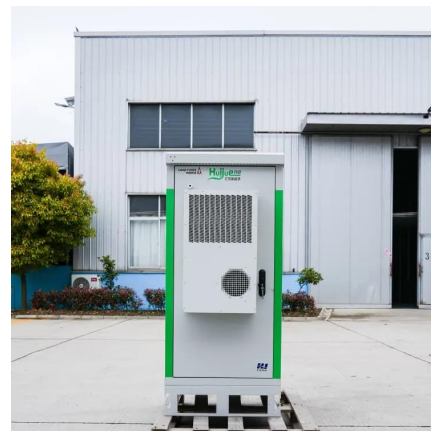

[Slægtsforskning i Tornby sogn, Vennebjerg](#)

Slægtsforskning i Tornby sogn, Vennebjerg, Hjørring? Her er dit link til fortiden. Kirkebøger, folketællinger, lægdsruller, søge maskine, familie lister og gadekort over Tornby sogn, ...