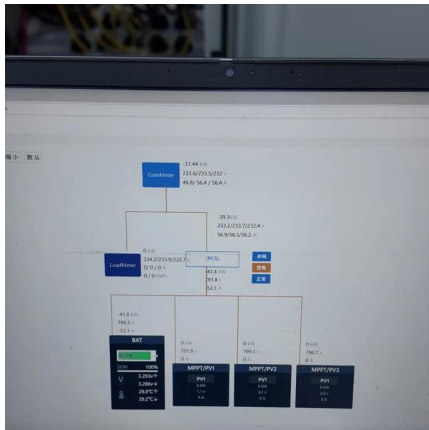

Switchgear

Switchgear manufacturers & suppliers, China Switchgear manufacturers, suppliers & factory directory, find Chinese Switchgear manufacturers, suppliers, factories, exporters and ...