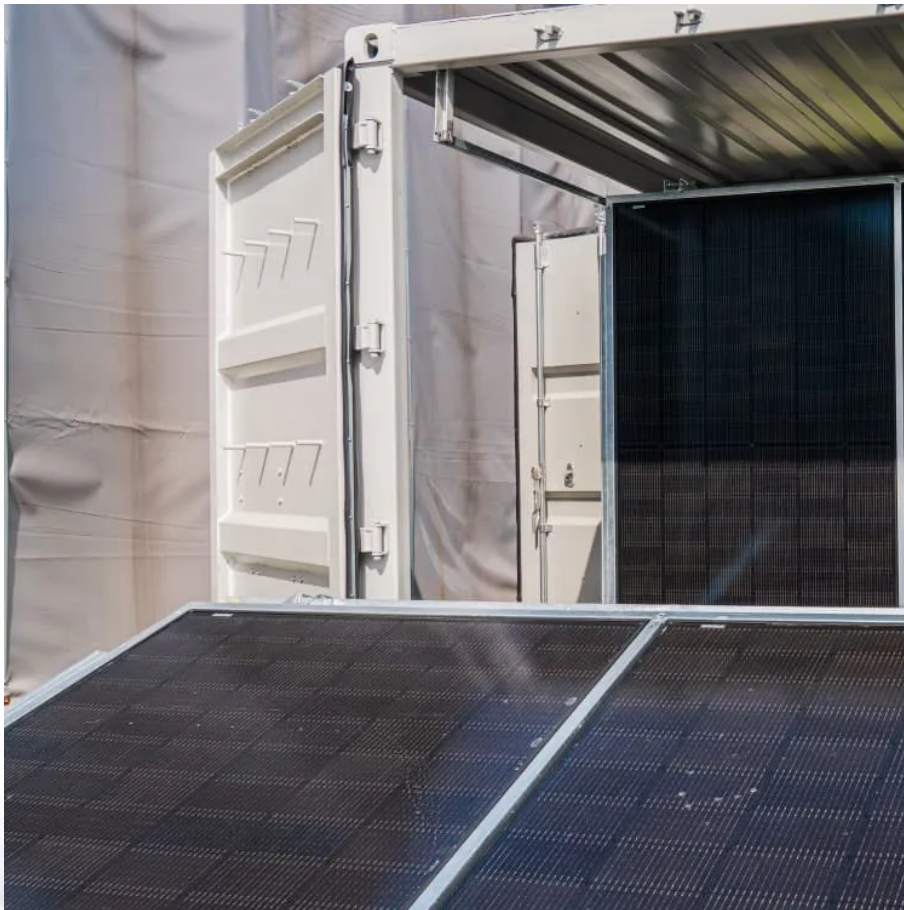

Construction plan for prefabricated energy storage container cabin

Construction plan for prefabricated energy storage container cabin

[A Collaborative Design and Modularized Assembly for ...](#)

Mar 30, 2022 · The earliest application of prefabricated cabin type energy storage in power grids is originated in Europe and North America, where the energy storage container (ESC) ...

[Container energy storage prefabricated cabin](#)

Compared with the previous generation of products, the new EnerD series liquid-cooled energy storage prefabricated cabins save more than 20% in floor space, reduce construction work by ...

[Prefabricated Power Storage Cabin: The Future of Modular Energy](#)

Jul 10, 2019 · Why Your Next Energy Project Needs a Lego-Like Power Box Imagine having a plug-and-play Tesla Powerwall the size of a shipping container. That's essentially what ...

[Energy storage prefabricated cabin model](#)

A prefabricated cabin for ships is built on a factory assembly line where construction is easier and quicker than aboard ship. Pre-manufactured cabins offer reduced system installation ...