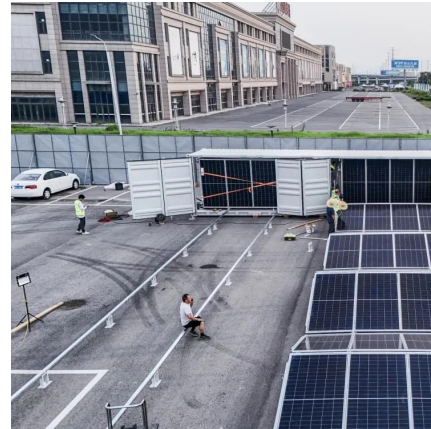

[Energy storage battery container prefabricated cabin](#)

Apr 14, 2024 · Integrate solar, storage, and charging stations to provide more green and low-carbon energy. On the construction site, there is no grid power, and the mobile energy storage ...