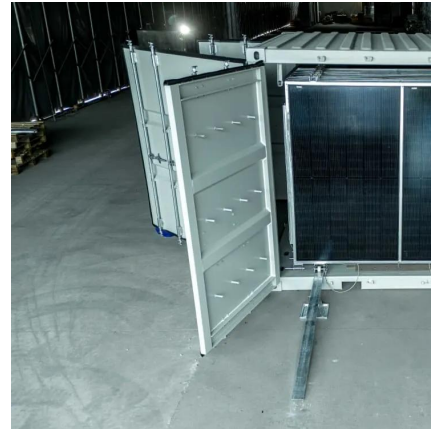

[Assisted Outdoor 5G Base Station Coverage Using Passive ...](#)

May 19, 2024 · This paper proposes a solution to the problem of communication link interruption between 5G base stations and user devices in smart cities. The main benefit of this technology ...