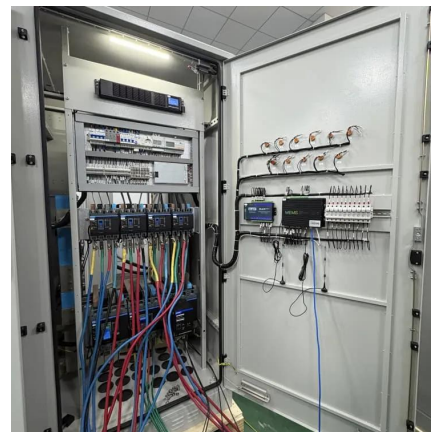

[Communication Base Station Green Energy , Huijue Group E ...](#)

As global telecom networks expand exponentially, how can communication base station green energy solutions address the sector's mounting carbon footprint? With over 7 million cellular ...