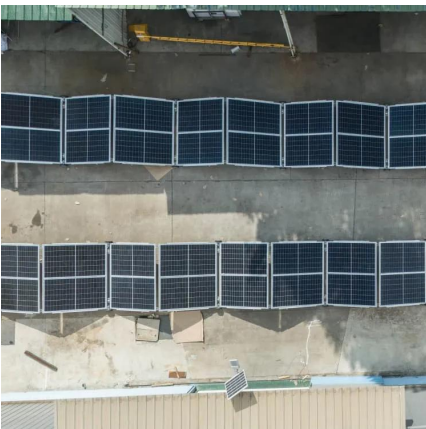

[List of Base Station companies in China (telecommunications)](#)

Yantai Hi-Gain Hi-tech Co., Ltd Yantai High Gain Tech Co., Ltd is located in Yantai City. As a joint venture, the company specializes research, development and manufacturing of mobile ...