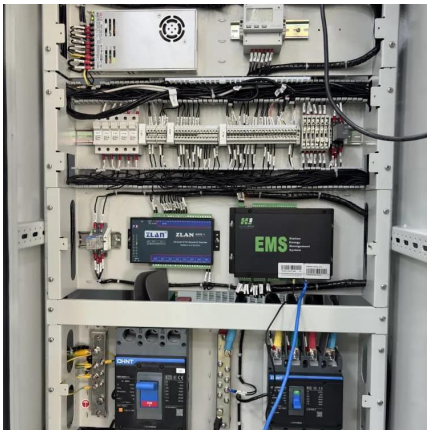

[Circuit Breakers Suppliers , Circuit Breakers Manufacturers](#)

HOREL mainly produce circuit breakers, contactors, and thermal overload relay. Switch-disconnectors, ATS, Distribution box, meter box, SPD, SSR, Relay, Button and signal lantern, ...

[Circuit Breakers & Fuse Boxes](#)

16A B Curve - Tongou 16A/40A RCBO Residual Current Circuit Breaker 1P+N Type-B/C Curve 30mA Leakage in the Circuit Breakers & Fuse Boxes category for sale in Johannesburg ...

Contact Us

For catalog requests, pricing, or partnerships, please visit:
<https://llsolarenergy.co.za>

Scan QR Code for More Information