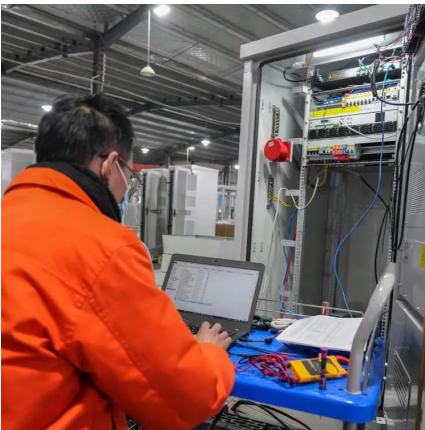

[FUSES , Shop in SA Online For Sale , Leroy Merlin South Africa](#)

Lowest prices on FUSES Johannesburg, Cape Town, Durban. Widest Range Best Service Fast Delivery Easy Returns Shop Now . Pay with EFT, RCS, Lay By, and m

[Circuit Breakers & Fuse Boxes](#)

40A C Curve - Tongou 16A/40A RCBO Residual Current Circuit Breaker 1P+N Type-B/C Curve 30mA Leakage in the Circuit Breakers & Fuse Boxes category for sale in Johannesburg ...

[Circuit Breakers & Fuse Boxes](#)

40A B Curve - Tongou 16A/40A RCBO Residual Current Circuit Breaker 1P+N Type-B/C Curve 30mA Leakage in the Circuit Breakers & Fuse Boxes category for sale in Johannesburg ...