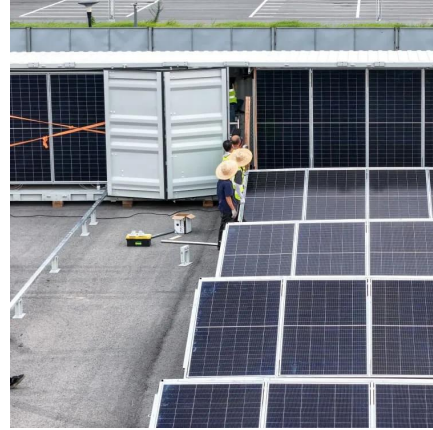

[China Exports of parts switches, automatic circuit breakers, ...](#)

China Exports of parts switches, automatic circuit breaker, relays or connector to Portugal was US$2.14 Million during 2024, according to the United Nations COMTRADE database on ...