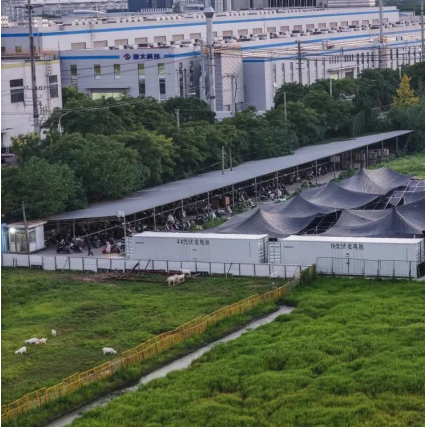

(Circuit Breaker ...

1 day ago · CBi-electric: low voltage, previously known as Circuit Breaker Industries or CBI, is located in Johannesburg, South Africa. CBi-electric: low voltage is a supplier of quality low ...

Products_HUAJIA ELECTRICAL (GROUP) CO.,LTD.

The Group has successfully developed and producing various categories in industrial electric products which include: Circuit Breakers, Panel Boards, AC contactors, Meters, Relays, ...

Contact Us

For catalog requests, pricing, or partnerships, please visit:
<https://llsolarenergy.co.za>

Scan QR Code for More Information