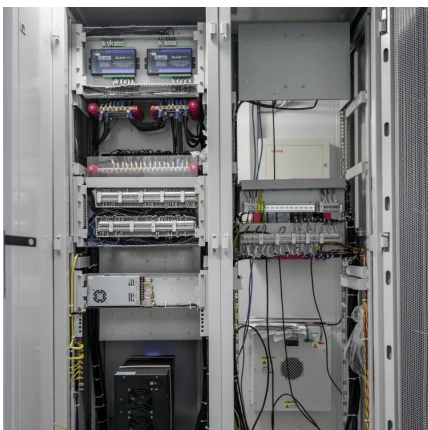

[How to Safely Connect a Battery to an ...](#)

Apr 13, 2025 · Learn how to safely connect your batteries to your inverter with our guide. Avoid common wiring mistakes to optimize performance ...