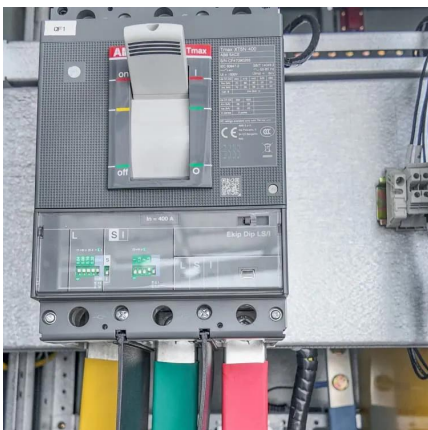

[Top 10 Energy Storage Companies in Africa , PF Nexus](#)

Jul 14, 2025 · Discover the current state of energy storage companies in Africa, learn about buying and selling energy storage projects, and find financing options on PF Nexus.

Energy Storage System

3 days ago · CATL's energy storage systems provide users with a peak-valley electricity price arbitrage mode and stable power quality management. CATL's electrochemical energy ...

[Bissau energy storage companies list released](#)

Cause of battery explosion at Bissau energy storage station Cause of battery explosion at Bissau energy storage station. While the publicly traded company said in its announcement that the ...