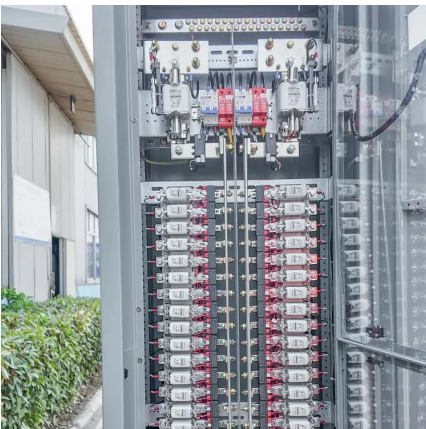

Bissau base station energy storage manufacturer

Bissau base station energy storage manufacturer

[GUINEA BISSAU ENERGY STORAGE PRODUCT MANUFACTURER](#)

Mbabane Energy Storage Station Energy Saving Equipment Where is Mbabane located?The capital city of Hhohho Province, and also the capital of Swaziland, is Mbabane. It is situated in ...

[Base Station Energy Storage](#)

A base station energy storage system is a compact, modular battery solution designed to ensure uninterrupted power supply for telecom base stations. It supports stable operations during grid ...