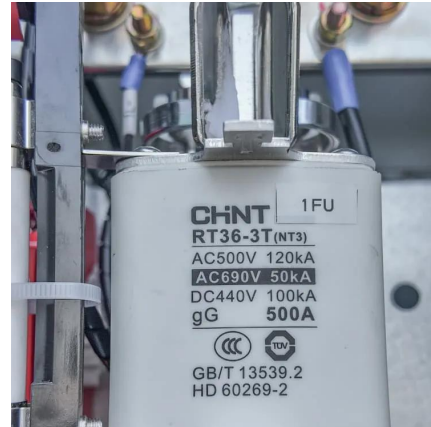

Berlin , BER Berlin Brandenburg Airport "Willy Brandt" , Fertig

Jul 22, 2005 · Ich will mich ja nicht selber loben, aber seit Jahren behaupte ich nun schon, dass der geplante 'Gross'-Flughafen fuer Berlin (BBI) eher unter-dimensioniert ist . viele Kritiker ...