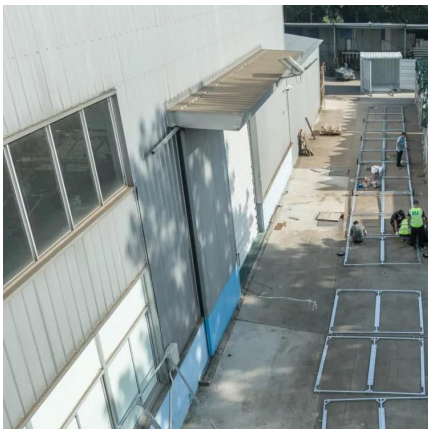

BELGRADE

Feb 15, 2007 · Vreme je za novi thread:) Korisni saveti Postavljate li vesti iz novina ili drugog izvora sa web.a? Molimo vas postavite onda tekst u formu "quote", ne zaboravite da napisete i ...