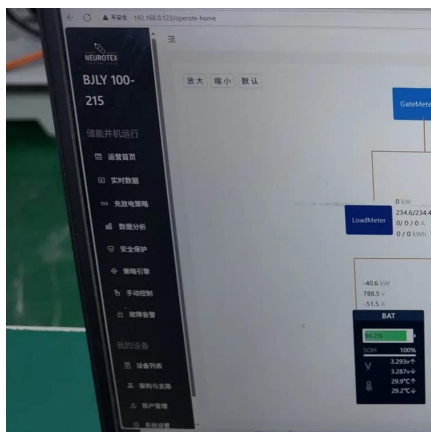

MOBIPOWER Battery Energy Storage Systems , Off-Grid Solar Container

1 day ago · MOBIPOWER hybrid clean power containers combine battery energy storage systems with off-grid solar containers for remote industrial sites in Canada & USA.