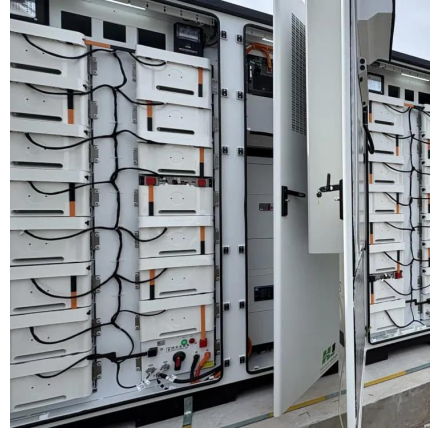

[30KW Hybrid Inverter Bess Solar Container System with Lithium Battery](#)

Other attributes Model Number WHC-30KW-Li-61KWH Solar System25061901 Brand Name WHC SOLAR Place of Origin Guangdong, China Dimension (L*W*H) NO Weight NO ...

Contact Us

For catalog requests, pricing, or partnerships, please visit:
<https://llsolarenergy.co.za>