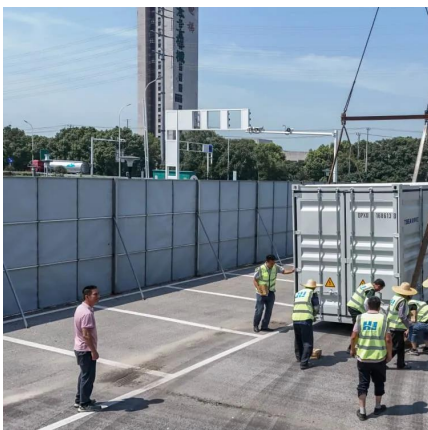

[The Ultimate Guide to Battery Energy Storage ...](#)

Apr 6, 2024 · Maximize your energy potential with advanced battery energy storage systems. Elevate operational efficiency, reduce expenses, and ...