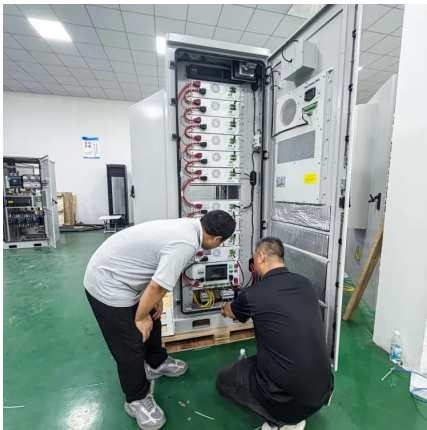

Energy Storage Battery Cabinet

Energy storage battery cabinet HJ-SG-P type:
This series of products integrates battery PACK,
BMS system, high voltage box, power distribution
unit, temperature control system, and fire ...