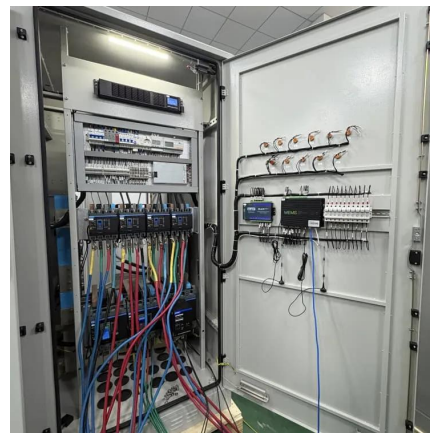

[Energy Storage for Communication Base](#)

Energy Storage for Communication Base Huijue Group provides professional Energy Storage Solutions for Communication Bases, ensuring reliable backup power for telecom infrastructure ...