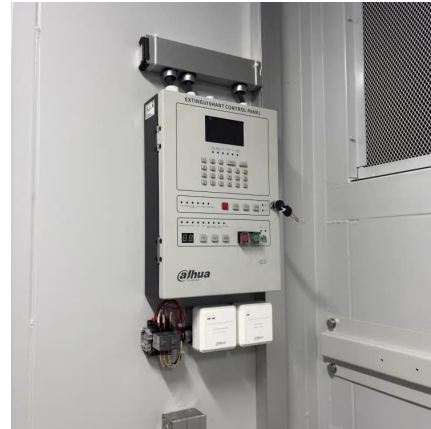

?? ?? ?? & BLVD in Base Station Power Cabinets

???? As two important protection mechanisms in base station power cabinets, LLVD and BLVD play a crucial role in ensuring the stable operation of base station equipment, extending ...