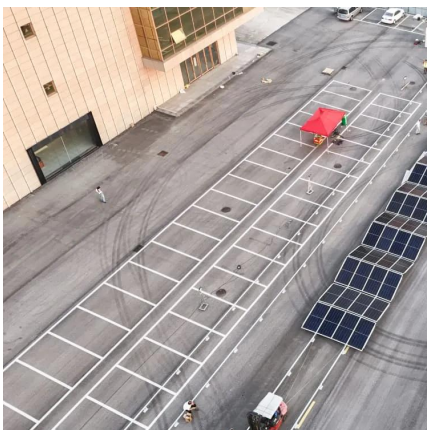

[Energy storage system of communication base station](#)

Base station energy cabinet: floor-standing, used in communication base stations, smart cities, smart transportation, power systems, edge sites and other scenarios to provide stable power ...