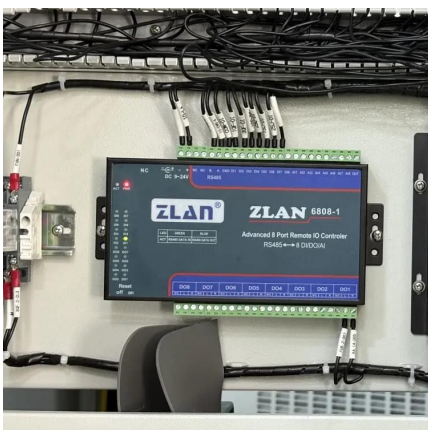

Integrated Power Supply Cabinet 48V Outdoor Communication Power Cabinet

2.Outdoor Telecom Cabinet can be made from galvanized steel, aluminum or stainless steel according to different demand. Air conditioner (options: Heat exchanger/TEC/Fan) is installed ...