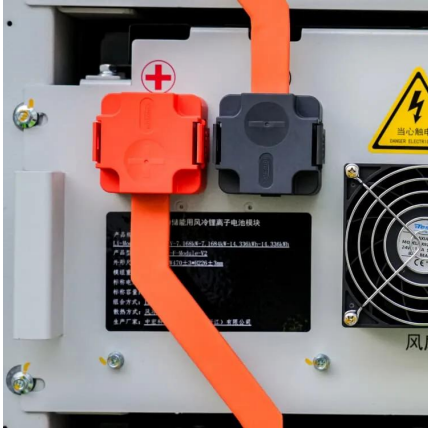

Bangji outdoor communication battery cabinet integrated system