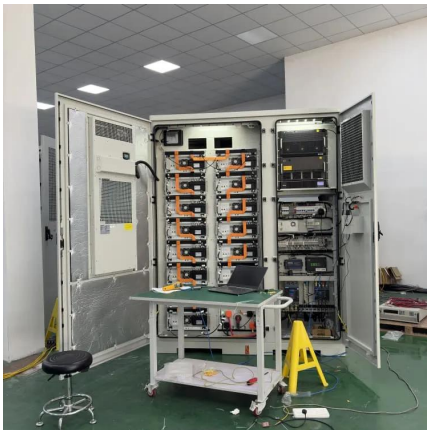

[1000W Outdoor Emergency Portable Energy ...](#)

Feb 9, 2025 · Our team of experts combines expertise in engineering, energy storage, and sustainable design to create high-performance portable ...

[Power Station Compact LiFePO4 Portable Power Backup for Camping ...](#)

Power Station Compact LiFePO4 Portable Power Backup for Camping Home Emergency Use Portable Power Stations Power Station No reviews yet Complies with EU standards Shanghai ...

[Bamako energy storage power generation](#)

Bamako air energy storage power generation; North Korea s bamako energy storage power station; Bamako storage construction; Bamako solar energy storage; Is supercapacitor