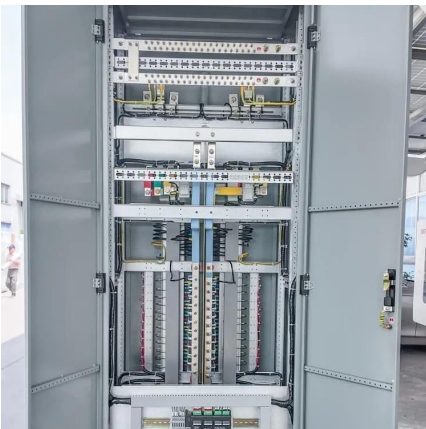

[72V to 110V, 2000W Pure Sine Wave Power Inverter Charger ...](#)

Oct 11, 2025 · Buy 72V to 110V, 2000W Pure Sine Wave Power Inverter Charger 12V 24V 48V 60V 72V DC to 120V 220V AC, 4000W Peak Off-Grid Solar Power Inverter for Electronic ...