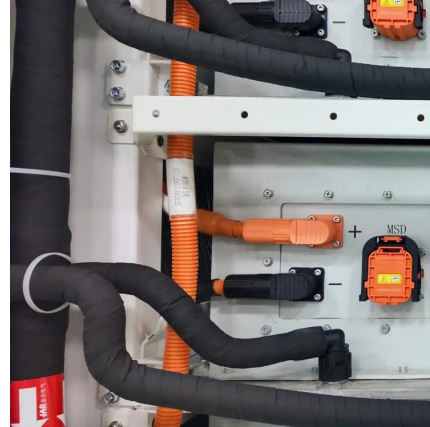

[CTS 60KW 120KW Energy Storage Emergency Road Rescue ...](#)

The mobile charging station system integrates lithium batteries and charging piles, which are used for emergency rescue of electric vehicles on the road. It is equipped with energy storage ...

[60kw EV Mobile Power Storage Charging Station Road Emergency Rescue](#)

Dec 5, 2025 · ev charger with integrated lithium battery This Container battery Energy Storage System (CBESS) with battery pack built-in, can charge ev at any time and any place. Mobile ...

Contact Us

For catalog requests, pricing, or partnerships, please visit:
<https://llsolarenergy.co.za>

Scan QR Code for More Information