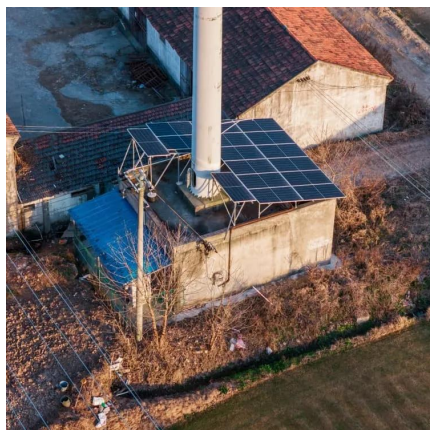

[How do communication base stations work](#)

Base stations are connected to a larger network infrastructure that includes: Backhaul Links: These are high-capacity connections that transport data ...