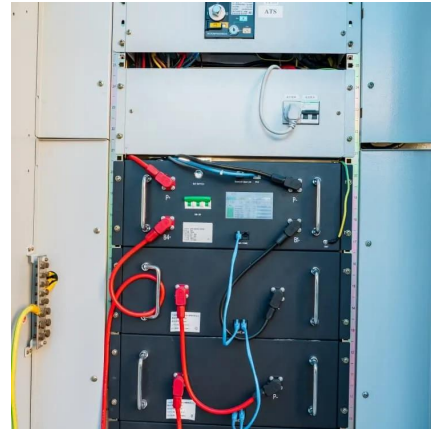

[3000W Car Power Inverter DC 12V to AC 110V 220V ...](#)

Jun 20, 2025 · 3000W Car Power Inverter DC 12V to AC 110V 220V Converter with Dual USB Ports 2.1A Fast Charging LCD Display Multiple Protection for Vehicle Electronics Camping ...

Contact Us

For catalog requests, pricing, or partnerships, please visit:
<https://llsolarenergy.co.za>