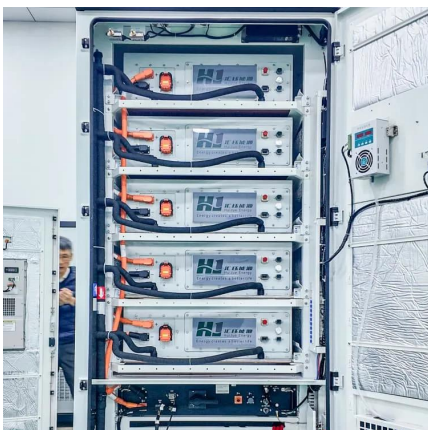

[Bess Marine & Mobile Energy Storage Solutions 3kw 6kw ...](#)

Nov 14, 2025 · Bess Marine & Mobile Energy Storage Solutions 3kw 6kw 9kw 15kw 20kw 25kw Rittal Blue E+, Find Details and Price about Bess Ess from Bess Marine & Mobile Energy ...

[20KW, 25KW, and 30KW Energy Storage System](#)

Product Features: Smart Energy Gap EGO series range offers a sustainable and efficient alternative to use a diesel generator alone in off grid or remote locations. From construction ...

[25kw Off Grid Solar Energy Storage Systems Kit With Battery](#)

Jun 13, 2025 · We have completed 25kw off grid solar system kit, Solar Energy storage systems for home users, computer center, hospital, schools, commercial center, etc. 12 Years Solar ...

[Compact Hybrid 25kW Energy Storage System](#)

The Compact Hybrid 25kW Energy Storage System offers efficient and scalable power solutions for residential and commercial applications. Featuring a 25kW hybrid inverter, it integrates ...