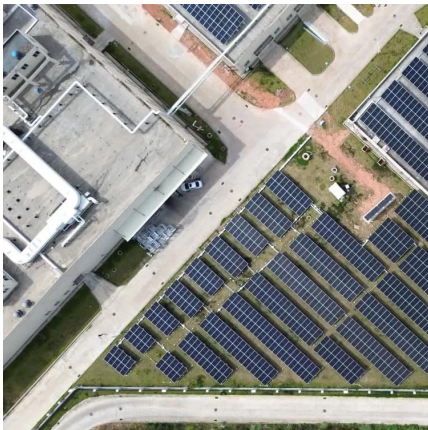

[Bess Marine & Mobile Energy Storage Solutions 3kw 6kw ...](#)

Nov 14, 2025 · Bess Marine & Mobile Energy Storage Solutions 3kw 6kw 9kw 15kw 20kw 25kw Rittal Blue E+, Find Details and Price about Bess Ess from Bess Marine & Mobile Energy ...

[20KW, 25KW, and 30KW Energy Storage System](#)

Product Features: Smart Energy Gap EGO series range offers a sustainable and efficient alternative to use a diesel generator alone in off grid or remote locations. From construction ...

[25kw Off Grid Solar Energy Storage Systems Kit With Battery](#)

Jun 13, 2025 · We have completed 25kw off grid solar system kit, Solar Energy storage systems for home users, computer center, hospital, schools, commercial center, etc. 12 Years Solar ...

[Compact Hybrid 25kW Energy Storage System](#)

The Compact Hybrid 25kW Energy Storage System offers efficient and scalable power solutions for residential and commercial applications. Featuring a 25kW hybrid inverter, it integrates ...