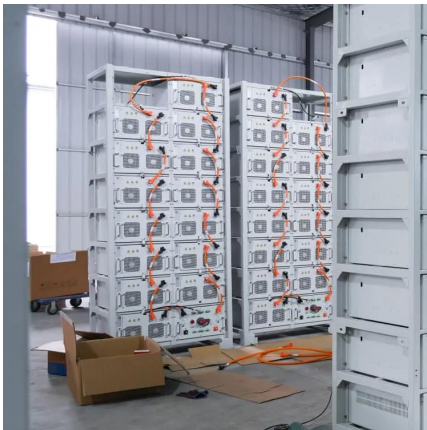

[Draagbare energiestation met hoge capaciteit , AFERIY P210 , 2400W](#)

Ontdek het AFERIY P210 draagbare energiestation met 2400W zuivere sinusgolf AC-uitgang en 2048Wh capaciteit. Snel opladen, duurzame LiFePO4-batterij en meerdere oplaadopties. ...