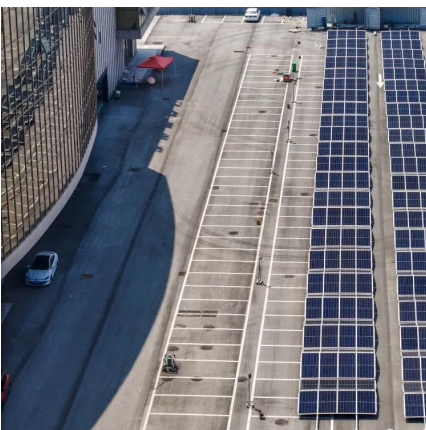

[PECRON E2400LFP Portable Power Station 2400W 2048Wh](#)

Pecron E2400LFP has an excellent load capacity of 2400 watts, and has 1800W super fast charging. It can meet regular outdoor and home emergency use, and its compact design is ...

[AFERIY P210 Portable Power Station 2400W ...](#)

2400W AC Pure Sine Wave Inverter; 2048Wh Large Capacity; App Bluetooth Control; Recharge from 0-100% in 2 Hours (AC input); LiFePo4 Battery ...

[Pecron Wifi 2400w Solar Portable Power Station for Camping](#)

Pecron E2400LFP Portable Power Station, Solar Generator, Solar Energy System E2400LFP is all about space efficiency & movability in its design. Two sturdy easy-grip handles make it one ...