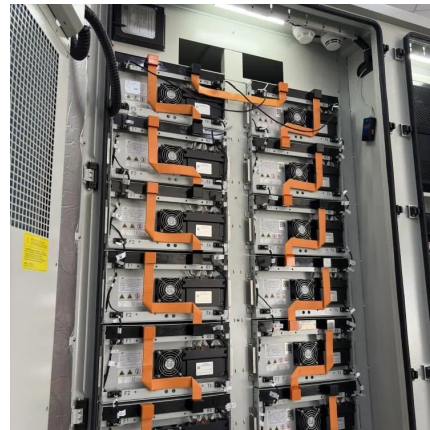

12V Power Inverter 220V

Jun 25, 2024 · The 12v power inverter 220v, available on AliExpress, is a must-have product for anyone looking to utilize 12v power sources in a 220v environment. It's a versatile tool capable ...