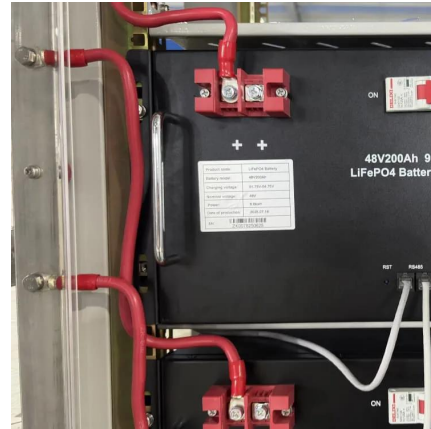

[UPS Battery Sizing Calculator - IEEE & IEC Guide with Formulas](#)

Apr 20, 2025 · Accurately size your UPS battery with our IEEE and IEC compliant calculator for optimal backup power and reliability. Easy, fast, and precise.

[Uninterruptible Power Supply (UPS) Backup Battery Cabinets ...](#)

1 day ago · Top Terminal (Monobloc) Battery Cabinets Arimon offers several standard monobloc or top terminal battery cabinet sizes for 10 kVA to 125 kVA UPS systems accommodating ...

Contact Us

For catalog requests, pricing, or partnerships, please visit:
<https://llsolarenergy.co.za>

Scan QR Code for More Information