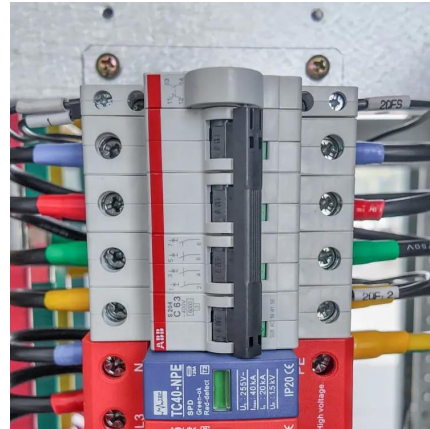

[S4K4U-C 6 kVA and S4K6U-C 10 kVA Industrial On-Line ...](#)

Feb 8, 2024 · S4K4U-C 6 kVA and S4K6U-C 10 kVA Industrial On-Line UPS The SolaHD S4K4U6000C and S4K6U10KC Industrial UPS Series are the first true On-Line industrial UPS ...